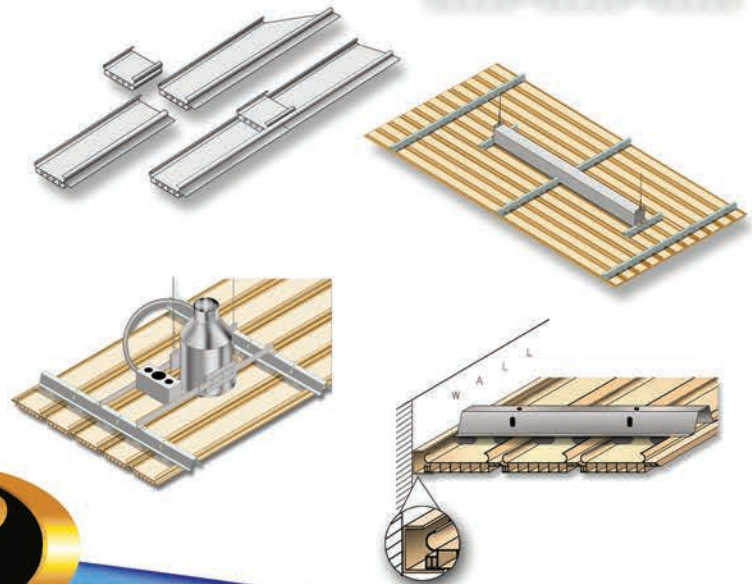

## Engineered Polymer Canopy Ceiling System

Rulon's **Endure** suspended linear canopy ceiling system has become a specified favorite for ceilings and canopy ceilings in adverse exterior environments as well as for modern interior applications. **Endure** performs well in indoor swimming pools, water treatment plants, exterior store canopies and many other applications. **Endure** offers a clean, smooth, modern appearance with rugged durability. It has been proven tough enough to survive hurricane conditions where other ceilings have failed.

**Endure** strips are extruded from an engineered polymer. It is inert to the harsh, moist weather conditions that can greatly shorten the useful life of metal, EFIS drywall or other synthetic material ceiling products.

When service life is completed, **Endure** strips are completely recyclable.

Contractors appreciate the quick and easy installation the **Endure** system offers. The strips are easy to cut and snap quickly onto the metal carriers. Investigate this high-quality and economical product and enjoy its many benefits for your next project installation!