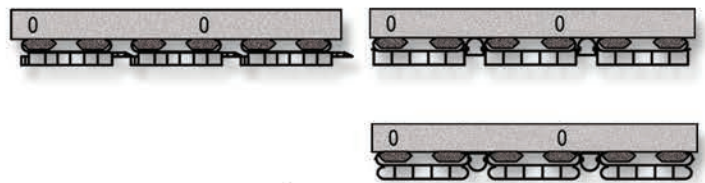

Endure

Engineered Polymer Canopy Ceiling System

Rulon's **Endure** suspended linear canopy ceiling system has become a specified favorite for ceilings and canopy ceilings in adverse exterior environments as well as for modern interior applications. **Endure** performs well in indoor swimming pools, water treatment plants, exterior store canopies and many other applications. **Endure** offers a clean, smooth, modern appearance with rugged durability. It has been proven tough enough to survive hurricane conditions where other ceilings have failed.

Endure strips are extruded from an engineered polymer. It is inert to the harsh, moist weather conditions that can greatly shorten the useful life of metal, EFIS drywall or other synthetic material ceiling products.

When service life is completed, **Endure** strips are completely recyclable.

Contractors appreciate the quick and easy installation the **Endure** system offers. The strips are easy to cut and snap quickly onto the metal carriers. Investigate this high-quality and economical product and enjoy its many benefits for your next project installation!

RULON INTERNATIONAL