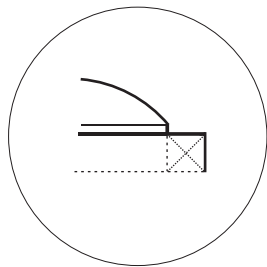

BARREL
EDGE DETAIL