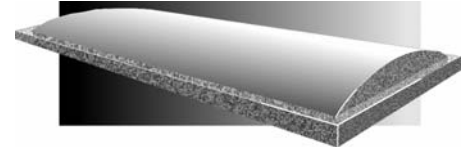

Contact our sales team for detailed options and pricing:

Toll Free: 877.829.2550

sales@wallworks.com

Fax: 855.896.8893

www.wallworks.com

Find us on: