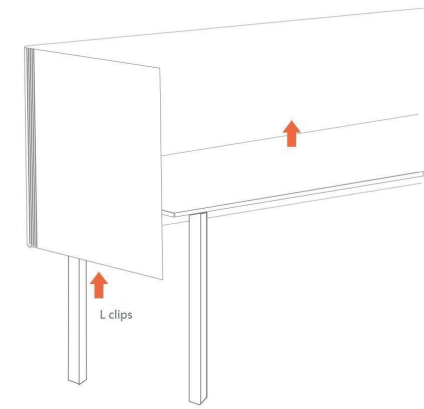

eKōR Alcove – Acoustic Desk Screen

| | Model | Material | Size | Thickness |
|--|------------|----------|------------------|-----------|
| | PET-DS-05 | 100%PET | 1180*580mm,R30mm | 16mm |
| | PET-DS-19D | 100%PET | 900*580R20mm | 12mm |
| | PET-DS-18D | 100%PET | 1850*600mm,R20mm | 12mm |

Remarks

Installation Guide

Two layers laminated

Fix on the desk without any accessories

Groove thickness can be customized based on the desk thickness

Carved Pattern

Color Mix and Thickness

Any pattern can be chosen based on design
Can be Laminated

Panel Bracket

No need to make the holes on the desk.
Use the cut out panel to finish the installation.

eKÖR eFectiv - Acoustic Desk Panel

| Model | Material | Size | Thickness |
|--------------------------|----------|--------------------------------------|----------------|
| PET-DS-18D PET-DS-19D | 100%PET | 800*395mm, R36mm 600*380mm, R30mm | 12mm 12mm |
| PET-DS-20D PET-DS-21D | 100%PET | 800*395mm, R30mm 600*380mm, R30mm | 9+9mm 9+9mm |
| PET-DS-22D PET-DS-23D | 100%PET | 800*395mm, R30mm 600*380mm, R30mm | 12mm 12mm |

| Remark | Installation Guide |
|--------|--------------------|
|--------|--------------------|

Fixed on the middle of desk

Fixed on middle of double desk

PET-DS-H

PET-DS-T

| Model | Material | Size | Thickness | Model | Material | Size | Thickness |
|---|----------|--|-----------|---|----------|--|-----------|
|  PET-DS-01 PET-DS-02 PET-DS-03 PET-DS-04 | 100%PET | 580*340mm, R30mm 980*340mm, R30mm 1180*340mm, R30mm 1380*340mm, R30mm | 16mm |  PET-DS-09D PET-DS-10D PET-DS-11D | 100%PET | 800*350mm, R40mm 1000*350mm, R40mm 1200*350mm, R40mm | 12mm |
|  PET-DS-06 | 100%PET | 800*320mm, R30mm | 16mm |  PET-DS-12D PET-DS-13D PET-DS-14D | 100%PET | 800*350mm, R40mm 1000*350mm, R40mm 1200*350mm, R40mm | 12mm |
|  PET-DS-008U | 100%PET | 1180*300mm, R30mm | 14mm |  PET-DS-15D PET-DS-16D PET-DS-17D | 100%PET | 800*350mm, R40mm 1000*350mm, R40mm 1200*350mm, R40mm | 12mm |