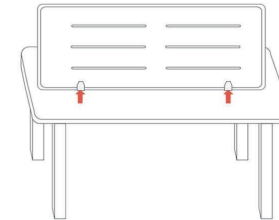

Panel Bracket

No need to make the holes on the desk.
Use the cut out panel to finish the installation.

eKÖR eFectiv - Acoustic Desk Panel

| Model | Material | Size | Thickness |
|--------------------------|----------|--------------------------------------|----------------|
| PET-DS-18D PET-DS-19D | 100%PET | 800*395mm, R36mm 600*380mm, R30mm | 12mm 12mm |
| PET-DS-20D PET-DS-21D | 100%PET | 800*395mm, R30mm 600*380mm, R30mm | 9+9mm 9+9mm |
| PET-DS-22D PET-DS-23D | 100%PET | 800*395mm, R30mm 600*380mm, R30mm | 12mm 12mm |

| Remark | Installation Guide |
|--------|--------------------|
|--------|--------------------|

Fixed on the middle of desk

Fixed on middle of double desk

PET-DS-H

PET-DS-T

| Model | Material | Size | Thickness | Model | Material | Size | Thickness |
|---|----------|--|-----------|---|----------|--|-----------|
|  PET-DS-01 PET-DS-02 PET-DS-03 PET-DS-04 | 100%PET | 580*340mm, R30mm 980*340mm, R30mm 1180*340mm, R30mm 1380*340mm, R30mm | 16mm |  PET-DS-09D PET-DS-10D PET-DS-11D | 100%PET | 800*350mm, R40mm 1000*350mm, R40mm 1200*350mm, R40mm | 12mm |
|  PET-DS-06 | 100%PET | 800*320mm, R30mm | 16mm |  PET-DS-12D PET-DS-13D PET-DS-14D | 100%PET | 800*350mm, R40mm 1000*350mm, R40mm 1200*350mm, R40mm | 12mm |
|  PET-DS-008U | 100%PET | 1180*300mm, R30mm | 14mm |  PET-DS-15D PET-DS-16D PET-DS-17D | 100%PET | 800*350mm, R40mm 1000*350mm, R40mm 1200*350mm, R40mm | 12mm |