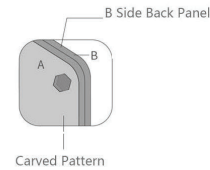

eKōR Alcove – Acoustic Desk Screen

| | Model | Material | Size | Thickness |
|--|------------|----------|------------------|-----------|
| | PET-DS-05 | 100%PET | 1180*580mm,R30mm | 16mm |
| | PET-DS-19D | 100%PET | 900*580R20mm | 12mm |
| | PET-DS-18D | 100%PET | 1850*600mm,R20mm | 12mm |

Remarks

Installation Guide

Two layers laminated

Fix on the desk without any accessories

Groove thickness can be customized based on the desk thickness

Carved Pattern

Color Mix and Thickness

Any pattern can be chosen based on design
Can be Laminated

Panel Bracket

No need to make the holes on the desk.
Use the cut out panel to finish the installation.

eKÖR eFectiv - Acoustic Desk Panel

| Model | Material | Size | Thickness |
|--------------------------|----------|--------------------------------------|----------------|
| PET-DS-18D PET-DS-19D | 100%PET | 800*395mm, R36mm 600*380mm, R30mm | 12mm 12mm |
| PET-DS-20D PET-DS-21D | 100%PET | 800*395mm, R30mm 600*380mm, R30mm | 9+9mm 9+9mm |
| PET-DS-22D PET-DS-23D | 100%PET | 800*395mm, R30mm 600*380mm, R30mm | 12mm 12mm |