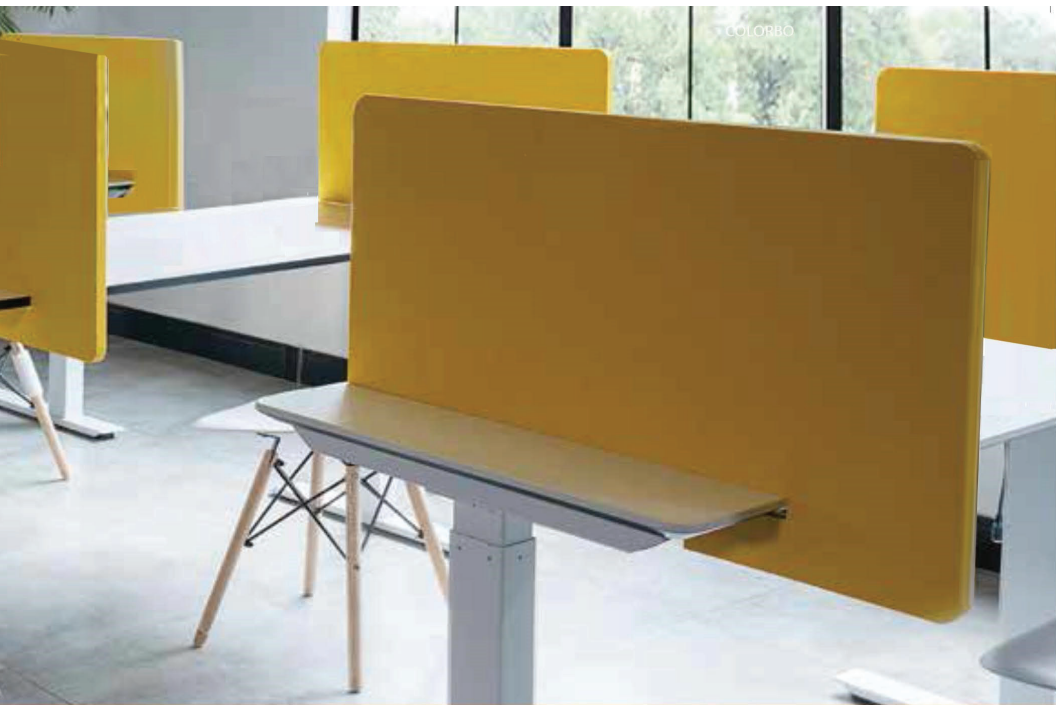

eKōR Alcove – Acoustic Desk Screen

| | Model | Material | Size | Thickness |
|--|------------|----------|------------------|-----------|
| | PET-DS-05 | 100%PET | 1180*580mm,R30mm | 16mm |
| | PET-DS-19D | 100%PET | 900*580R20mm | 12mm |
| | PET-DS-18D | 100%PET | 1850*600mm,R20mm | 12mm |

Remarks

Installation Guide

Two layers laminated

Fix on the desk without any accessories

Groove thickness can be customized based on the desk thickness

Carved Pattern

Color Mix and Thickness

Any pattern can be chosen based on design
Can be Laminated