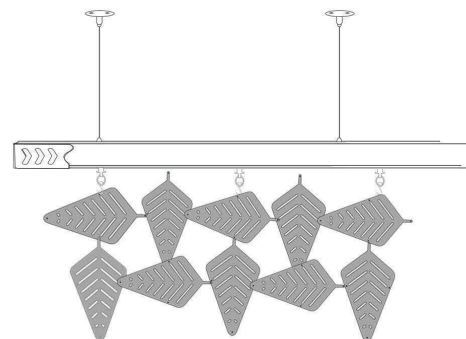

eKōR Soft - Acoustic Screen

Snowflake tiles	Model	Material	Size	Thickness
	PET-D-003U	100%PET	350*300mm	20mm
Snowflake links				
	PET-D-004P	100%PET	600*600mm	20mm
Leaf tiles				
	PET-D-005P	100%PET	340*205mm	12mm

Fastening	Material	Size	Color
Hanging Rail	Aluminum Alloy	1200-180mm	Sliver
S Pothook	Stainless steel	74*30mm	Sliver
Sling rope	Steel	1000-1500mm	Sliver
Snap fastener	PVC	5mm	White

Use the snap fastener to connect

The top is fixed with expansion tube screws

Use screws to connect

eKōR
Soft

PET-CBP-G1

PET-CBP-G2

PET-CBP-G3

ACOUSTIC

INFINITE
DESIGN
POSSIBILITIES

PET TEXTURE

Color Choice and Size Can be Customized