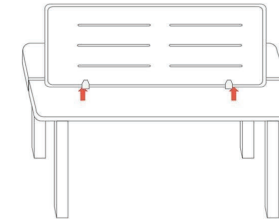

Panel Bracket

No need to make the holes on the desk.
Use the cut out panel to finish the installation.

eKÖR eFectiv - Acoustic Desk Panel

| Model | Material | Size | Thickness |
|--------------------------|----------|--------------------------------------|----------------|
| PET-DS-18D PET-DS-19D | 100%PET | 800*395mm, R36mm 600*380mm, R30mm | 12mm 12mm |
| PET-DS-20D PET-DS-21D | 100%PET | 800*395mm, R30mm 600*380mm, R30mm | 9+9mm 9+9mm |
| PET-DS-22D PET-DS-23D | 100%PET | 800*395mm, R30mm 600*380mm, R30mm | 12mm 12mm |

| Remark | Installation Guide |
|--------|--------------------|
|--------|--------------------|

Fixed on the middle of desk

Fixed on middle of double desk

PET-DS-H

PET-DS-T

| Model | Material | Size | Thickness | Model | Material | Size | Thickness |
|---|----------|--|-----------|---|----------|--|-----------|
|  PET-DS-01 PET-DS-02 PET-DS-03 PET-DS-04 | 100%PET | 580*340mm, R30mm 980*340mm, R30mm 1180*340mm, R30mm 1380*340mm, R30mm | 16mm |  PET-DS-09D PET-DS-10D PET-DS-11D | 100%PET | 800*350mm, R40mm 1000*350mm, R40mm 1200*350mm, R40mm | 12mm |
|  PET-DS-06 | 100%PET | 800*320mm, R30mm | 16mm |  PET-DS-12D PET-DS-13D PET-DS-14D | 100%PET | 800*350mm, R40mm 1000*350mm, R40mm 1200*350mm, R40mm | 12mm |
|  PET-DS-008U | 100%PET | 1180*300mm, R30mm | 14mm |  PET-DS-15D PET-DS-16D PET-DS-17D | 100%PET | 800*350mm, R40mm 1000*350mm, R40mm 1200*350mm, R40mm | 12mm |