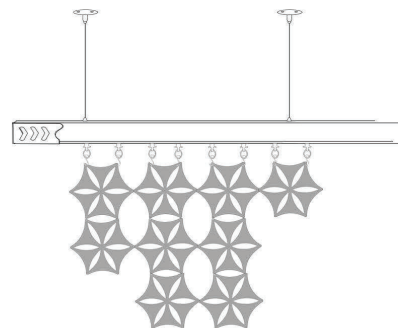

eKōR Soft - Acoustic Screen

Snowflake tiles	Model	Material	Size	Thickness
	PET-D-003U	100%PET	350*300mm	20mm
Snowflake links				
	PET-D-004P	100%PET	600*600mm	20mm
Leaf tiles				
	PET-D-005P	100%PET	340*205mm	12mm

Fastening	Material	Size	Color
Hanging Rail	Aluminum Alloy	1200-180mm	Sliver
S Pothook	Stainless steel	74*30mm	Sliver
Sling rope	Steel	1000-1500mm	Sliver
Snap fastener	PVC	5mm	White

Use the snap fastener to connect

The top is fixed with expansion tube screws

Use screws to connect

eKōR
Soft

PET-CBP-G1

PET-CBP-G2

PET-CBP-G3

ACOUSTIC

INFINITE
DESIGN
POSSIBILITIES

PET TEXTURE

Color Choice and Size Can be Customized