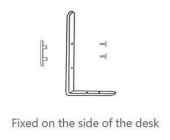

PET-DS-LI

Clips	Material	Tolerance Thickness	Color
PET-DS-LI	Aluminum Alloy	12mm-24mm	White

eKōR Alcove – Acoustic Desk Screen

	Model	Material	Size	Thickness
	PET-DS-05	100%PET	1180*580mm,R30mm	16mm
	PET-DS-19D	100%PET	900*580R20mm	12mm
	PET-DS-18D	100%PET	1850*600mm,R20mm	12mm