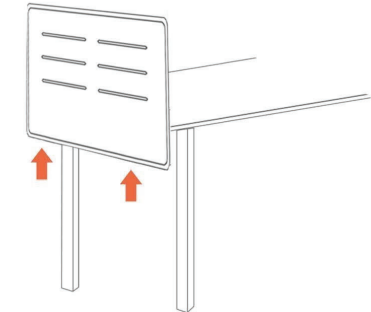

eKōR Alcove – Acoustic Desk Screen

| | Model | Material | Size | Thickness |
|--|------------|----------|------------------|-----------|
| | PET-DS-05 | 100%PET | 1180*580mm,R30mm | 16mm |
| | PET-DS-19D | 100%PET | 900*580R20mm | 12mm |
| | PET-DS-18D | 100%PET | 1850*600mm,R20mm | 12mm |

Panel Bracket

No need to make the holes on the desk.
Use the cut out panel to finish the installation.

eKÖR eFectiv - Acoustic Desk Panel

| Model | Material | Size | Thickness |
|--------------------------|----------|--------------------------------------|----------------|
| PET-DS-18D PET-DS-19D | 100%PET | 800*395mm, R36mm 600*380mm, R30mm | 12mm 12mm |
| PET-DS-20D PET-DS-21D | 100%PET | 800*395mm, R30mm 600*380mm, R30mm | 9+9mm 9+9mm |
| PET-DS-22D PET-DS-23D | 100%PET | 800*395mm, R30mm 600*380mm, R30mm | 12mm 12mm |