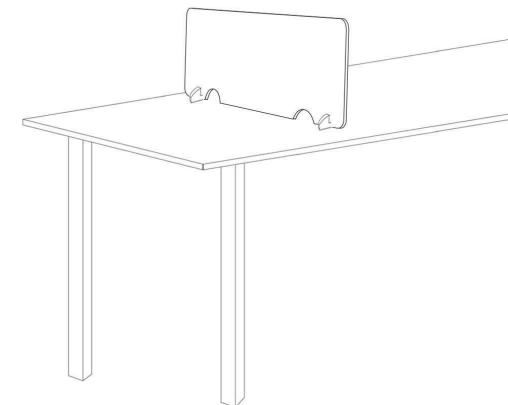

eKōR Alcove – Acoustic Desk Screen

| | Model | Material | Size | Thickness |
|--|------------|----------|------------------|-----------|
| | PET-DS-05 | 100%PET | 1180*580mm,R30mm | 16mm |
| | PET-DS-19D | 100%PET | 900*580R20mm | 12mm |
| | PET-DS-18D | 100%PET | 1850*600mm,R20mm | 12mm |

Remarks

Installation Guide

Two layers laminated

Fix on the desk without any accessories

Groove thickness can be customized based on the desk thickness

Carved Pattern

Color Mix and Thickness

Any pattern can be chosen based on design
Can be Laminated

Panel Bracket

No need to make the holes on the desk.
Use the cut out panel to finish the installation.

eKÖR eFectiv - Acoustic Desk Panel

| Model | Material | Size | Thickness |
|--------------------------|----------|--------------------------------------|----------------|
| PET-DS-18D PET-DS-19D | 100%PET | 800*395mm, R36mm 600*380mm, R30mm | 12mm 12mm |
| PET-DS-20D PET-DS-21D | 100%PET | 800*395mm, R30mm 600*380mm, R30mm | 9+9mm 9+9mm |
| PET-DS-22D PET-DS-23D | 100%PET | 800*395mm, R30mm 600*380mm, R30mm | 12mm 12mm |