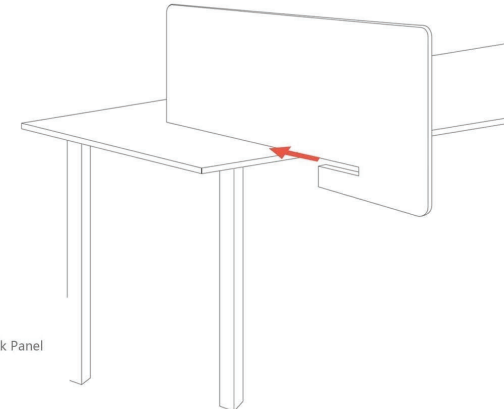

eKōR Alcove – Acoustic Desk Screen

| | Model | Material | Size | Thickness |
|--|------------|----------|------------------|-----------|
| | PET-DS-05 | 100%PET | 1180*580mm,R30mm | 16mm |
| | PET-DS-19D | 100%PET | 900*580R20mm | 12mm |
| | PET-DS-18D | 100%PET | 1850*600mm,R20mm | 12mm |

Remarks

Installation Guide

Two layers laminated

Fix on the desk without any accessories

Groove thickness can be customized based on the desk thickness

Carved Pattern

Color Mix and Thickness

Any pattern can be chosen based on design
Can be Laminated

Panel Bracket

No need to make the holes on the desk.
Use the cut out panel to finish the installation.

eKÖR eFectiv - Acoustic Desk Panel

| Model | Material | Size | Thickness |
|--------------------------|----------|--------------------------------------|----------------|
| PET-DS-18D PET-DS-19D | 100%PET | 800*395mm, R36mm 600*380mm, R30mm | 12mm 12mm |
| PET-DS-20D PET-DS-21D | 100%PET | 800*395mm, R30mm 600*380mm, R30mm | 9+9mm 9+9mm |
| PET-DS-22D PET-DS-23D | 100%PET | 800*395mm, R30mm 600*380mm, R30mm | 12mm 12mm |