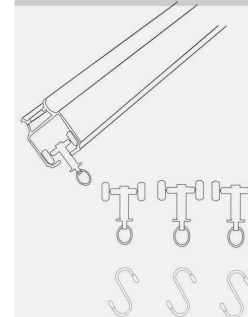

PET-CBP-G2