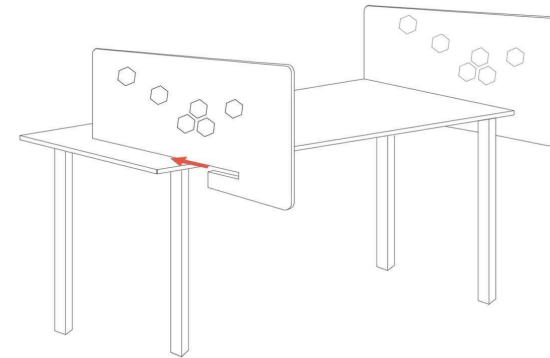

eKōR Alcove – Acoustic Desk Screen

| | Model | Material | Size | Thickness |
|--|------------|----------|------------------|-----------|
| | PET-DS-05 | 100%PET | 1180*580mm,R30mm | 16mm |
| | PET-DS-19D | 100%PET | 900*580R20mm | 12mm |
| | PET-DS-18D | 100%PET | 1850*600mm,R20mm | 12mm |

Remarks

Installation Guide

Two layers laminated

Fix on the desk without any accessories

Groove thickness can be customized based on the desk thickness

Carved Pattern

Color Mix and Thickness

Any pattern can be chosen based on design
Can be Laminated

Panel Bracket

No need to make the holes on the desk.
Use the cut out panel to finish the installation.

eKÖR eFectiv - Acoustic Desk Panel

| Model | Material | Size | Thickness |
|--------------------------|----------|--------------------------------------|----------------|
| PET-DS-18D PET-DS-19D | 100%PET | 800*395mm, R36mm 600*380mm, R30mm | 12mm 12mm |
| PET-DS-20D PET-DS-21D | 100%PET | 800*395mm, R30mm 600*380mm, R30mm | 9+9mm 9+9mm |
| PET-DS-22D PET-DS-23D | 100%PET | 800*395mm, R30mm 600*380mm, R30mm | 12mm 12mm |