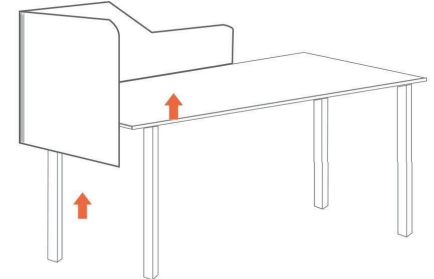

eKōR Alcove – Acoustic Desk Screen

| | Model | Material | Size | Thickness |
|--|------------|----------|------------------|-----------|
| | PET-DS-05 | 100%PET | 1180*580mm,R30mm | 16mm |
| | PET-DS-19D | 100%PET | 900*580R20mm | 12mm |
| | PET-DS-18D | 100%PET | 1850*600mm,R20mm | 12mm |

Panel Bracket

No need to make the holes on the desk.
Use the cut out panel to finish the installation.

eKÖR eFectiv - Acoustic Desk Panel

| Model | Material | Size | Thickness |
|--------------------------|----------|--------------------------------------|----------------|
| PET-DS-18D PET-DS-19D | 100%PET | 800*395mm, R36mm 600*380mm, R30mm | 12mm 12mm |
| PET-DS-20D PET-DS-21D | 100%PET | 800*395mm, R30mm 600*380mm, R30mm | 9+9mm 9+9mm |
| PET-DS-22D PET-DS-23D | 100%PET | 800*395mm, R30mm 600*380mm, R30mm | 12mm 12mm |